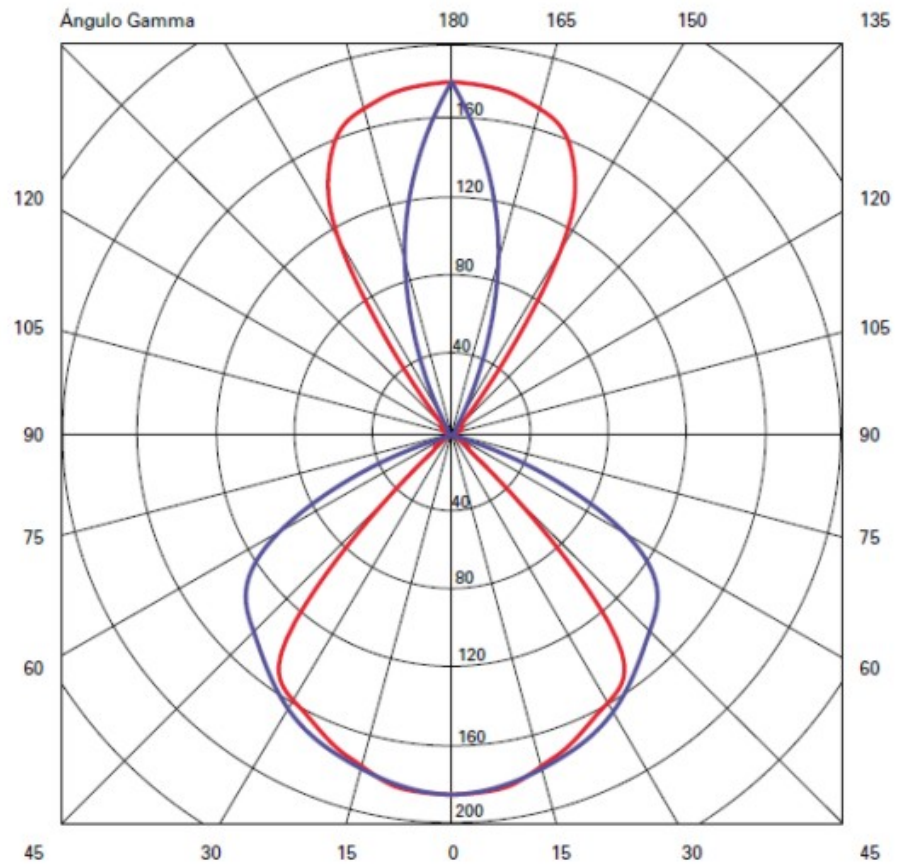

CARTELLO STANDARD SURFACE

D93122

PROJECT	
TYPE	
SPECIFIER	
QUANTITY	
DATE	

D