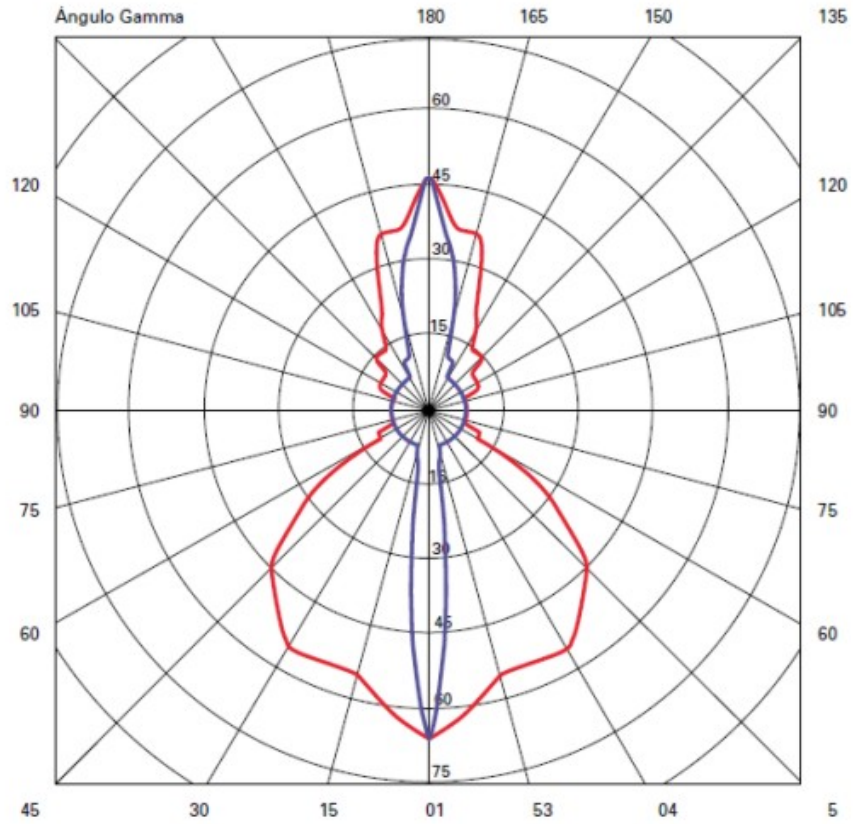

PROJECT	
TYPE	
SPECIFIER	
QUANTITY	
DATE